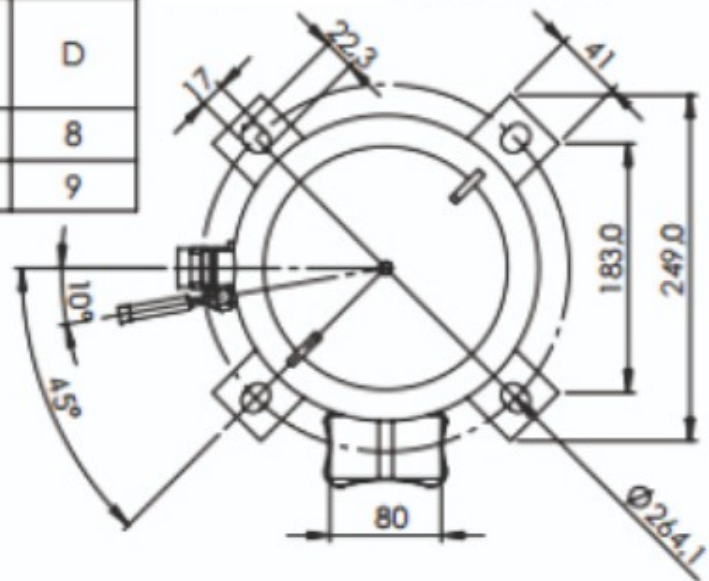

C-SC Series

Code	A	B	C	D
D	538	284	486	8
E	553	299	501	9

Discharge Accept
OD $\Phi 19,1$ [3/4]

Connector
7/16-20UNF-2A [1/4 FLARE]

Suction Accept
OD $\Phi 25,4$ [1]